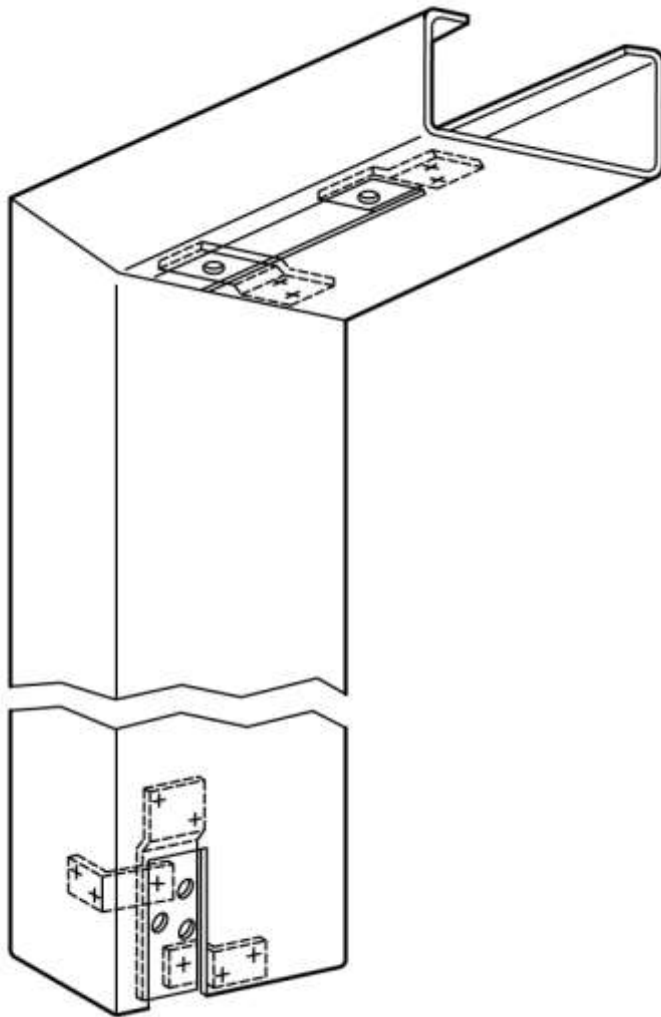

ENGINEERING DETAILS for
DOUBLE ACTING DOOR PIVOT Preparation
for Stanley DAP-3 Emergency Pivot Set

MORTAR GUARDS OR
DUST COVERS NOT SHOWN

SEE DOOR STOP PREP